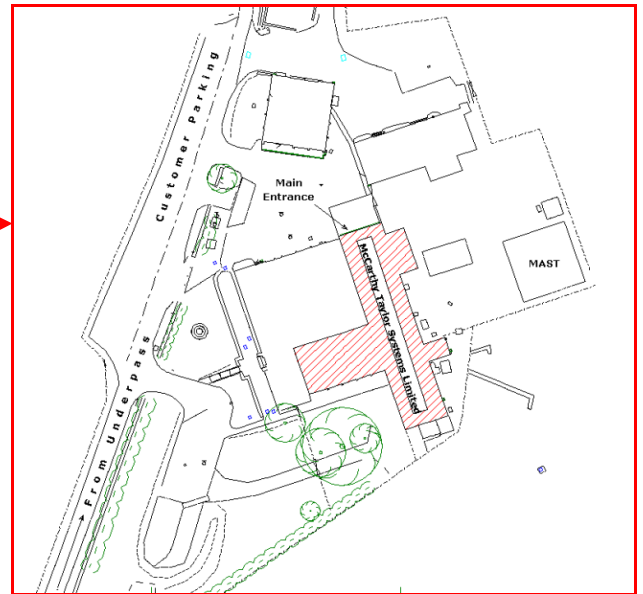

How to find our office

Location Map

McCarthy Taylor Systems Limited
Aerial View, Acorn House, Shab Hill, Birdlip, Gos. GL4 8JX
Tel: 08456 444 244 Fax: (01452) 864194
OS Grid SO 941155 Lat 51°50'15"N Long 2°05'10"W

Directions From:

- M5 Jct 11a take the A417 towards Cirencester. At the roundabout with the Air Balloon Pub turn right, still on the A417. After 500m turn right (B4070 Stroud and Birdlip).
- Oxford, from the A40 join the A436 towards Gloucester and at the roundabout with the Air Balloon Pub turn left onto the A417 towards Cirencester. After 500m turn right (B4070 Stroud and Birdlip).
- M4 Jct 15 take the A419 north, which becomes the A417 to Gloucester. 2km after the end of the dual carriageway turn left signposted Stroud and Birdlip (B4070).

Then

Take the next right (to viewing area) and right again under the A417. We are 500m along this road beside a large telecomms mast. Please note that during the winter this road may not be salted. Please take extra care when approaching the viewpoint.

Please use the Customer parking area on the left hand side opposite the main entrance.